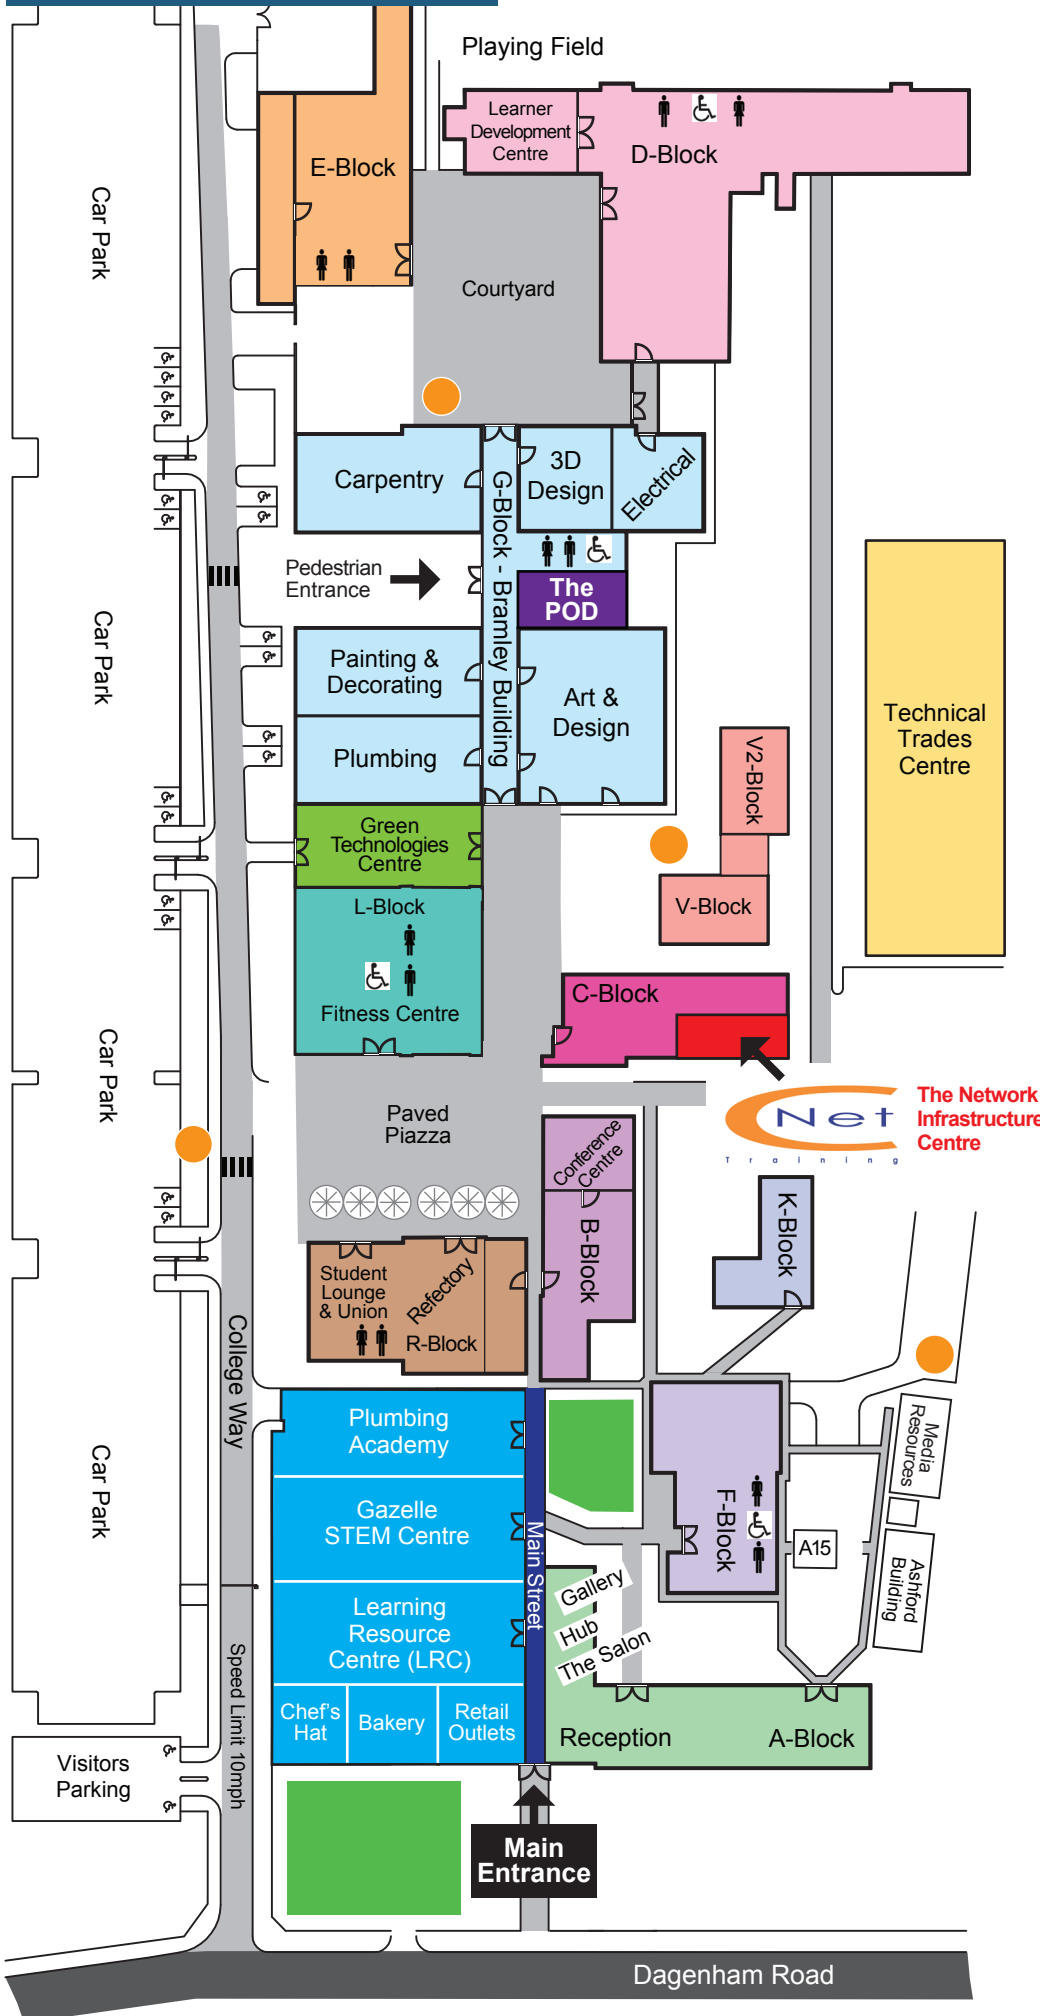

Rush Green Campus Map

August 2014

Key:

A-Block

Main Reception & Advice Street, Learner Help Centre, Health & Social Care, Hub, Beauty, the Salon, Floristry, Student Welfare. Business Support: Finance, Human Resources, College Information Systems, Marketing & Recruitment, Information Learning & Communication Technology, e-Learning, Gallery

Jubilee Building

Plumbing Academy, Gazelle STEM Centre, Learning Resource Centre (LRC), Chef's Hat, Bakery, Retail Outlet

B-Block

Conference Centre, IT, Online Exam Centre

C-Block

Dry lining Workshop, Electrical Workshops, **CNet The Network Infrastructure Centre**

D-Block

Ground Floor: Learner Development Centre, Photography, Construction

1st Floor: Motor Vehicle, Mechanical Engineering, Media, Electrical, 14-16 yrs, Public Services, Higher Education Centre

2nd Floor: Business Studies, Sport & Leisure, Travel & Tourism, AAT Accounting, Secretarial & Admin

Technical Trades Centre

Plastering & Motor Vehicle

K-Block

Business Innovation & Enterprise, Apprenticeships

L-Block

Fitness Centre, Travel & Tourism, Dance Studio

R-Block

Chef's Hat, Refectory, Student Lounge, Student Union