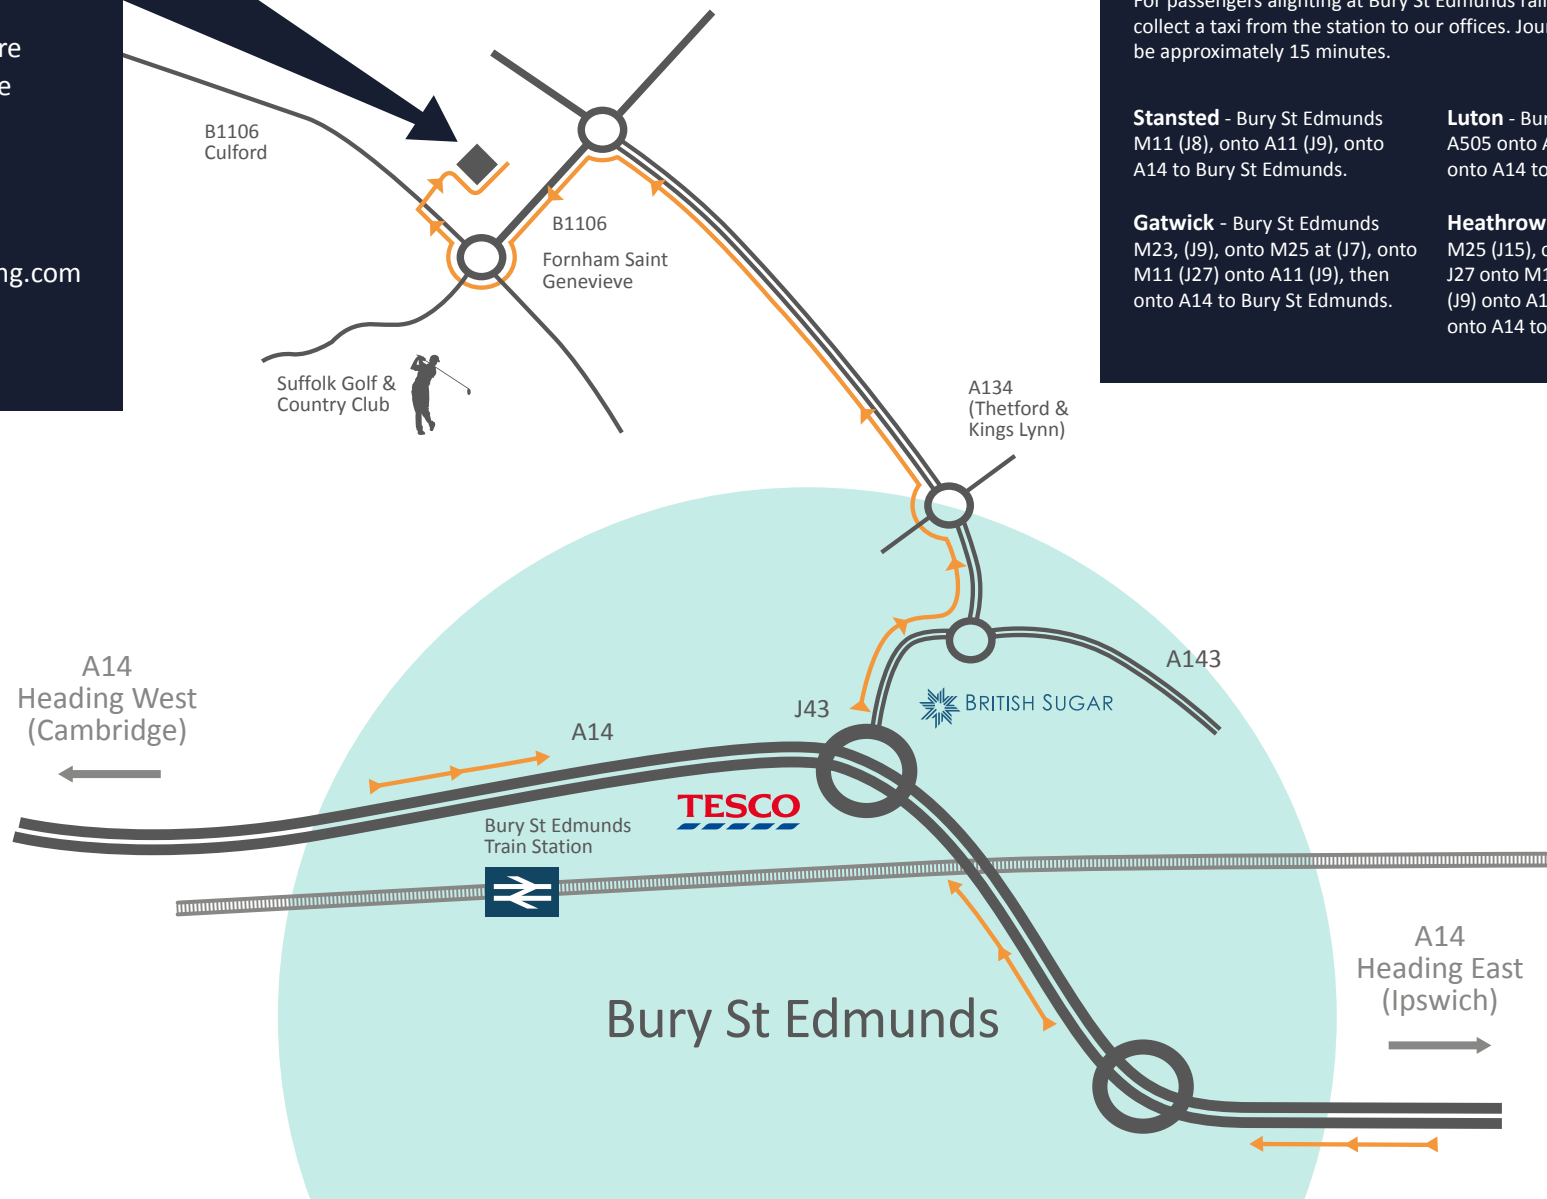

Public Transport

National Rail - Bury St Edmunds Station

For further details please call: +44 (0)345 600 7245.

For passengers alighting at Bury St Edmunds rail station please collect a taxi from the station to our offices. Journey time should be approximately 15 minutes.

Stansted - Bury St Edmunds

M11 (J8), onto A11 (J9), onto A14 to Bury St Edmunds.

Luton - Bury St Edmunds

A505 onto A11 (J10), turn onto A14 to Bury St Edmunds.

Gatwick - Bury St Edmunds

M23 (J9), onto M25 at (J7), onto M11 (J27) onto A11 (J9), then onto A14 to Bury St Edmunds.

Heathrow - Bury St Edmunds

M25 (J15), continue on M25 to J27 onto M11, then off M11 (J9) onto A11, then turn off onto A14 to Bury St Edmunds.